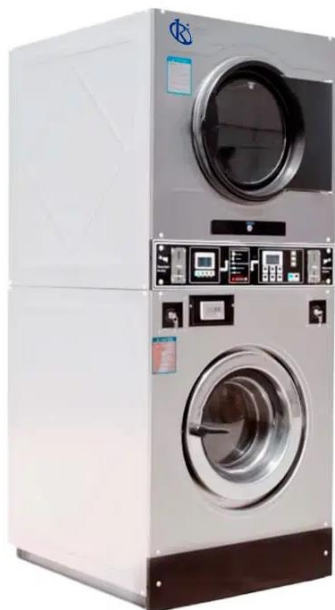

Product Description:

- ✓ This efficient washer-dryer boasts a space-saving double-layer design. Crafted from high-quality stainless steel, the panel and drum offer excellent resistance to acids, alkalis, and corrosion, ensuring durability and a sleek look.
- ✓ Equipped with a mechanical suspension shock system, it minimizes noise and stands independently without extra support.
- ✓ The user-friendly door system simplifies operation. The machine supports various payment methods, including multiple coin and token types as well as card readers, making it versatile for global use.
- ✓ For added safety, the washer and dryer feature a door lock system to protect users during operation. The unique suspension system enables smooth performance, even at high spin speeds exceeding 700 r/min.

Technical Specification:

Model	YR06340
Washing capacity	10 Kg
Drying capacity	12 Kg
Washer drum dimension	670*300 mm
Washer drum volume	92 L
Washer Motor power	1.5 Kw
Inverter power	1.5 Kw
Dryer drum dimension	700*480 mm
Dryer drum volume	185 L
Dryer motor power	0.12 Kw
Fan power	0.75 Kw
Heating power	12 Kw
Dimensions	910*1210*2040 mm
Weight	600 Kg