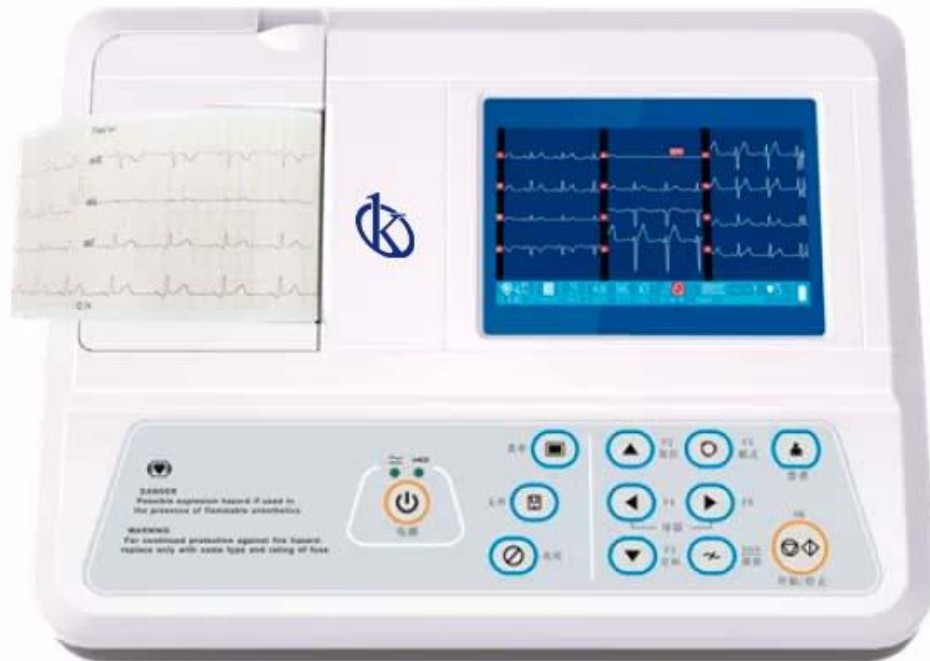

# KALSTEIN® ECG Electrocardiograph 12 Lead ECG Monitor USB / RS232 Interface

Model YR05160

#Letsgivemore

Thanks to your purchase, a donation will be made to a non-profit foundation that fights against breast cancer and helps most vulnerable communities.

### Product Description:

The 12-channel ECG machine is an electrocardiograph that can collect 12-lead ECG signals simultaneously and print ECG waveforms with thermal printing system. The EKG is commonly used to detect abnormal heart rhythms and to investigate the cause of chest pains. An EKG records the electrical activity of the heart. The heart produces small electrical impulses that travel through the heart muscle to cause the heart to contract. These impulses can be detected by the ECG machine.