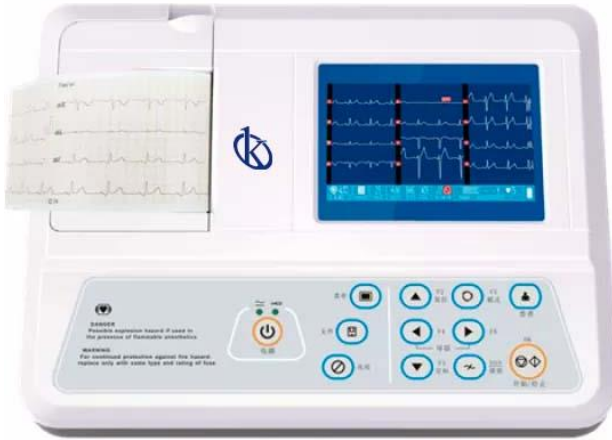

# KALSTEIN® ECG Electrocardiograph 12 Lead ECG Monitor USB / RS232 Interface

Model YR05160

#Letsgivemore

Thanks to your purchase, a donation will be made to a non-profit foundation that fights against breast cancer and helps most vulnerable communities.

## KALSTEIN® ECG Electrocardiograph 12 Lead ECG Monitor USB / RS232 Interface

Model YR05160

### Product Description:

The 12-channel ECG machine is an electrocardiograph that can collect 12-lead ECG signals simultaneously and print ECG waveforms with thermal printing system. The EKG is commonly used to detect abnormal heart rhythms and to investigate the cause of chest pains. An EKG records the electrical activity of the heart. The heart produces small electrical impulses that travel through the heart muscle to cause the heart to contract. These impulses can be detected by the ECG machine.